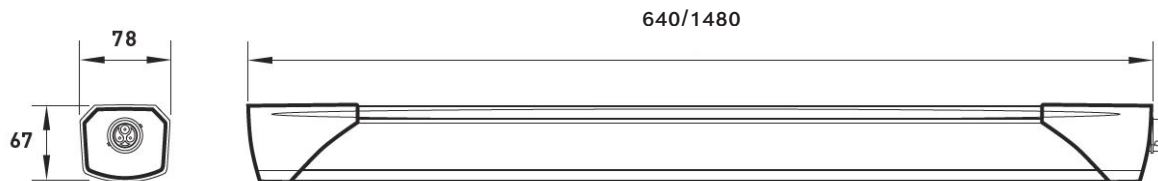

DIMENSIONI / SIZES

Nome Name	Dimensione sizes
OPERA 60	L640xH67x78mm
OPERA120	L1200xH67x78mm
OPERA150	L1480xH67x78mm
OPERA150 EMERGENCY KIT 3h	L1480xH67x78mm

DISTRIBUZIONE LUCE / Flux distribution